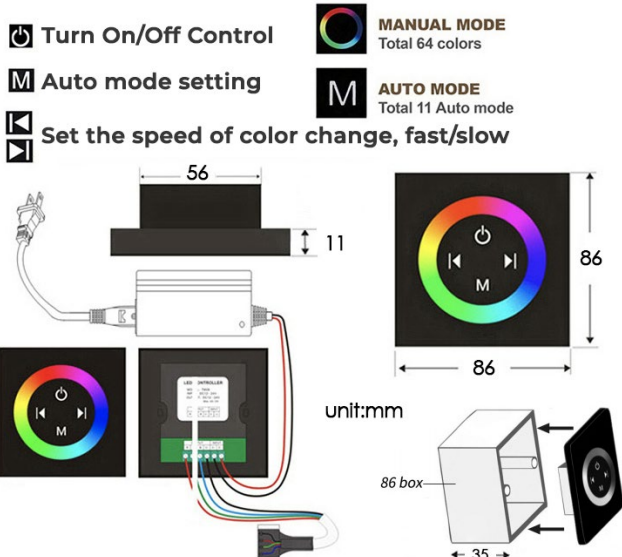

BRUSHED GOLD TOUCH PANEL CONTROLLED THERMOSTATIC LED RECESSED CEILING MOUNT RAINFALL WATER COLUMN MIST SHOWER SYSTEM WITH HAND SHOWER AND JETTED BODY SPRAYS SPECIFICATIONS

- Shower Panel /Hose Material: 304 Stainless Steel
- Shower Head Size: 900*300 mm
- Showerheads Install: Embedded Ceiling Mounted
- Concealed Mixer Install: Wall-Mounted
- LED Shower Head Functions: Rainfall, Waterfall, Mist, Water Column
- Water Pressure: 0.3 MPA
- Water Flow: 16L/min~28L/min
- Shower Accessories Material: Brass
- LED Light: Need to Connect Power
- LED Light Color: 64 Color
- Shower Hose Length: 1.5M
- AC: 100-265V 50/60Hz
- Music: Need Bluetooth

Product shown is only for installation display purpose

Touch Panel Control

All dimensions and specifications are nominal and may vary. Use actual products for accuracy in critical situations.

Shower Mixer

Product shown is only for installation display purpose

Hand Shower

Flow Rate: 2.0 GPM / 7.6 LPM

Shower Mixer Connections

Spout

Body Jet

FEATURES

- Material: Brass
- Base Plate Height: 5-1/8"
- Base Plate Width: 5-1/8"
- Jet Surface Area: 3-1/8"
- Surface Depth: 1/4"
- Adjustment Angle: 5°
- Male NPT Connection: 1/2"
- Maximum Flow Rate: 2.5 GPM (9.5L/min) max @ 80 psi