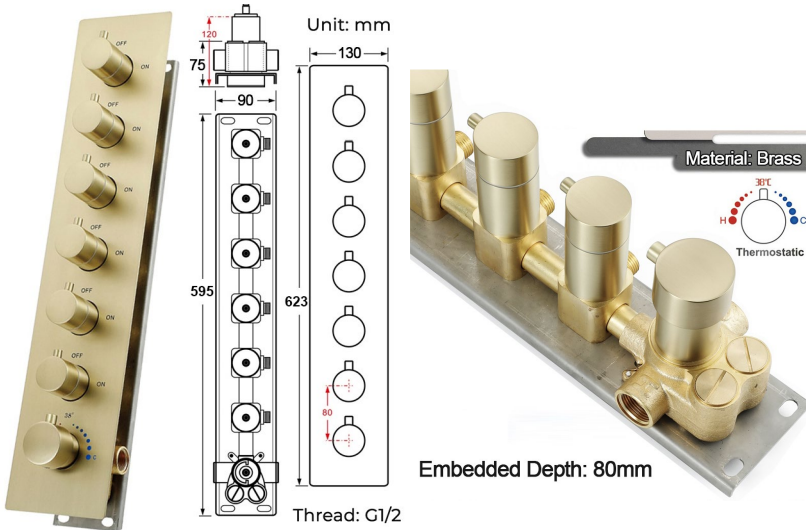

BRUSHED GOLD TOUCH PANEL CONTROLLED THERMOSTATIC LED RECESSED CEILING MOUNT RAINFALL WATER COLUMN MIST SHOWER SYSTEM WITH HAND SHOWER AND JETTED BODY SPRAYS SPECIFICATIONS

- Shower Panel /Hose Material: 304 Stainless Steel
- Shower Head Size: 900*300 mm
- Showerheads Install: Embedded Ceiling Mounted
- Concealed Mixer Install: Wall-Mounted
- LED Shower Head Functions: Rainfall, Waterfall, Mist, Water Column
- Water Pressure: 0.3 MPA
- Water Flow: 16L/min~28L/min
- Shower Accessories Material: Brass
- LED Light: Need to Connect Power
- LED Light Color: 64 Color
- Shower Hose Length: 1.5M
- AC: 100-265V 50/60Hz
- Music: Need Bluetooth

Product shown is only for installation display purpose

Touch Panel Control

All dimensions and specifications are nominal and may vary. Use actual products for accuracy in critical situations.

Shower Mixer

Product shown is only for installation display purpose

Hand Shower

Flow Rate: 2.0 GPM / 7.6 LPM

Shower Mixer Connections

Spout

Body Jet

FEATURES

- Material: Brass
- Base Plate Height: 5-1/8"
- Base Plate Width: 5-1/8"
- Jet Surface Area: 3-1/8"
- Surface Depth: 1/4"
- Adjustment Angle: 5°
- Male NPT Connection: 1/2"
- Maximum Flow Rate: 2.5 GPM (9.5L/min) max @ 80 psi