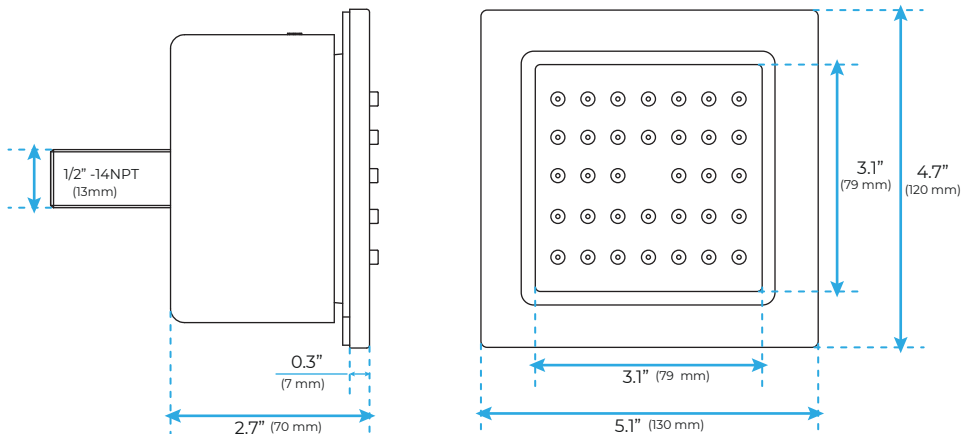

BRUSHED GOLD TOUCH PANEL CONTROLLED THERMOSTATIC LED RECESSED CEILING MOUNT RAINFALL WATER COLUMN MIST SHOWER SYSTEM WITH HAND SHOWER AND JETTED BODY SPRAYS SPECIFICATIONS

- Shower Panel /Hose Material: 304 Stainless Steel
- Shower Head Size: 900*300 mm
- Showerheads Install: Embedded Ceiling Mounted
- Concealed Mixer Install: Wall-Mounted
- LED Shower Head Functions: Rainfall, Waterfall, Mist, Water Column
- Water Pressure: 0.3 MPA
- Water Flow: 16L/min~28L/min
- Shower Accessories Material: Brass
- LED Light: Need to Connect Power
- LED Light Color: 64 Color
- Shower Hose Length: 1.5M
- AC: 100-265V 50/60Hz
- Music: Need Bluetooth

Product shown is only for installation display purpose

Touch Panel Control

All dimensions and specifications are nominal and may vary. Use actual products for accuracy in critical situations.

Shower Mixer

Product shown is only for installation display purpose

Hand Shower

Flow Rate: 2.0 GPM / 7.6 LPM

Shower Mixer Connections

Spout

Body Jet

FEATURES

- Material: Brass
- Base Plate Height: 5-1/8"
- Base Plate Width: 5-1/8"
- Jet Surface Area: 3-1/8"
- Surface Depth: 1/4"
- Adjustment Angle: 5°
- Male NPT Connection: 1/2"
- Maximum Flow Rate: 2.5 GPM (9.5L/min) max @ 80 psi