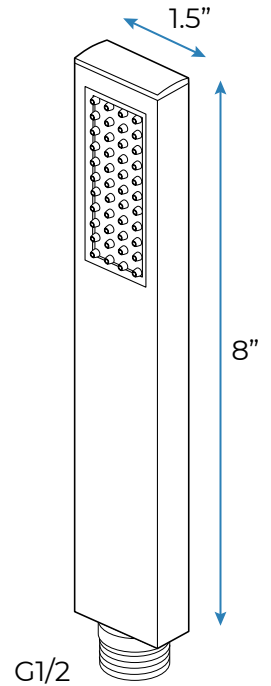

BRUSHED GOLD TOUCH PANEL CONTROLLED THERMOSTATIC LED RECESSED CEILING MOUNT RAINFALL WATER COLUMN MIST SHOWER SYSTEM WITH HAND SHOWER AND JETTED BODY SPRAYS SPECIFICATIONS

- Shower Panel /Hose Material: 304 Stainless Steel
- Shower Head Size: 900*300 mm
- Showerheads Install: Embedded Ceiling Mounted
- Concealed Mixer Install: Wall-Mounted
- LED Shower Head Functions: Rainfall, Waterfall, Mist, Water Column
- Water Pressure: 0.3 MPA
- Water Flow: 16L/min~28L/min
- Shower Accessories Material: Brass
- LED Light: Need to Connect Power
- LED Light Color: 64 Color
- Shower Hose Length: 1.5M
- AC: 100-265V 50/60Hz
- Music: Need Bluetooth

Product shown is only for installation display purpose

Touch Panel Control

All dimensions and specifications are nominal and may vary. Use actual products for accuracy in critical situations.

Shower Mixer

Product shown is only for installation display purpose

Hand Shower

Flow Rate: 2.0 GPM / 7.6 LPM

Shower Mixer Connections

Spout

Body Jet

FEATURES

- Material: Brass
- Base Plate Height: 5-1/8"
- Base Plate Width: 5-1/8"
- Jet Surface Area: 3-1/8"
- Surface Depth: 1/4"
- Adjustment Angle: 5°
- Male NPT Connection: 1/2"
- Maximum Flow Rate: 2.5 GPM (9.5L/min) max @ 80 psi