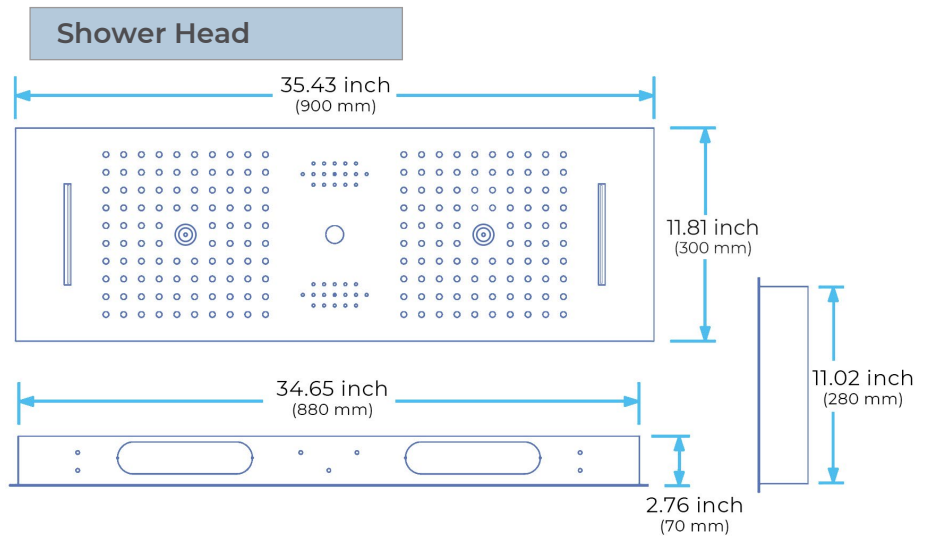

BRUSHED GOLD TOUCH PANEL CONTROLLED THERMOSTATIC LED RECESSED CEILING MOUNT RAINFALL WATER COLUMN MIST SHOWER SYSTEM WITH HAND SHOWER AND JETTED BODY SPRAYS SPECIFICATIONS

- Shower Panel /Hose Material: 304 Stainless Steel
- Shower Head Size: 900*300 mm
- Showerheads Install: Embedded Ceiling Mounted
- Concealed Mixer Install: Wall-Mounted
- LED Shower Head Functions: Rainfall, Waterfall, Mist, Water Column
- Water Pressure: 0.3 MPA
- Water Flow: 16L/min~28L/min
- Shower Accessories Material: Brass
- LED Light: Need to Connect Power
- LED Light Color: 64 Color
- Shower Hose Length: 1.5M
- AC: 100-265V 50/60Hz
- Music: Need Bluetooth

Product shown is only for installation display purpose

Touch Panel Control

All dimensions and specifications are nominal and may vary. Use actual products for accuracy in critical situations.

Shower Mixer

Product shown is only for installation display purpose

Hand Shower

Flow Rate: 2.0 GPM / 7.6 LPM

Shower Mixer Connections

Spout

Body Jet

FEATURES

- Material: Brass
- Base Plate Height: 5-1/8"
- Base Plate Width: 5-1/8"
- Jet Surface Area: 3-1/8"
- Surface Depth: 1/4"
- Adjustment Angle: 5°
- Male NPT Connection: 1/2"
- Maximum Flow Rate: 2.5 GPM (9.5L/min) max @ 80 psi