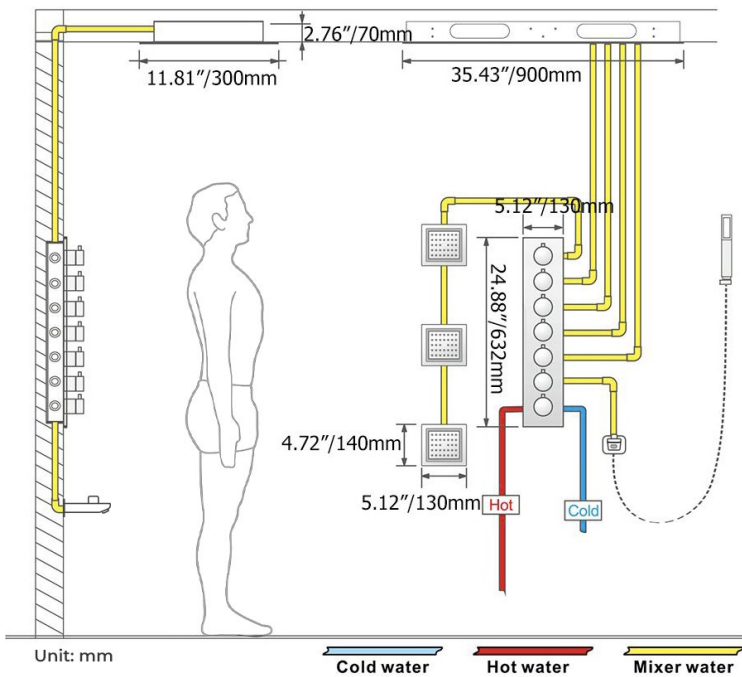

BRUSHED GOLD TOUCH PANEL CONTROLLED THERMOSTATIC LED RECESSED CEILING MOUNT RAINFALL WATER COLUMN MIST SHOWER SYSTEM WITH HAND SHOWER AND JETTED BODY SPRAYS SPECIFICATIONS

- Shower Panel /Hose Material: 304 Stainless Steel
- Shower Head Size: 900*300 mm
- Showerheads Install: Embedded Ceiling Mounted
- Concealed Mixer Install: Wall-Mounted
- LED Shower Head Functions: Rainfall, Waterfall, Mist, Water Column
- Water Pressure: 0.3 MPA
- Water Flow: 16L/min~28L/min
- Shower Accessories Material: Brass
- LED Light: Need to Connect Power
- LED Light Color: 64 Color
- Shower Hose Length: 1.5M
- AC: 100-265V 50/60Hz
- Music: Need Bluetooth

Product shown is only for installation display purpose

Touch Panel Control

All dimensions and specifications are nominal and may vary. Use actual products for accuracy in critical situations.

Shower Mixer

Product shown is only for installation display purpose

Hand Shower

Flow Rate: 2.0 GPM / 7.6 LPM

Shower Mixer Connections

Spout

Body Jet

FEATURES

- Material: Brass
- Base Plate Height: 5-1/8"
- Base Plate Width: 5-1/8"
- Jet Surface Area: 3-1/8"
- Surface Depth: 1/4"
- Adjustment Angle: 5°
- Male NPT Connection: 1/2"
- Maximum Flow Rate: 2.5 GPM (9.5L/min) max @ 80 psi