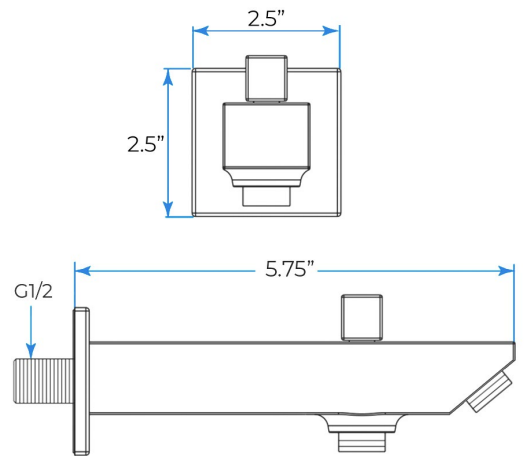

BRUSHED GOLD TOUCH PANEL CONTROLLED THERMOSTATIC LED RECESSED CEILING MOUNT RAINFALL WATER COLUMN MIST SHOWER SYSTEM WITH HAND SHOWER AND JETTED BODY SPRAYS SPECIFICATIONS

- Shower Panel /Hose Material: 304 Stainless Steel
- Shower Head Size: 900*300 mm
- Showerheads Install: Embedded Ceiling Mounted
- Concealed Mixer Install: Wall-Mounted
- LED Shower Head Functions: Rainfall, Waterfall, Mist, Water Column
- Water Pressure: 0.3 MPA
- Water Flow: 16L/min~28L/min
- Shower Accessories Material: Brass
- LED Light: Need to Connect Power
- LED Light Color: 64 Color
- Shower Hose Length: 1.5M
- AC: 100-265V 50/60Hz
- Music: Need Bluetooth

Product shown is only for installation display purpose

Touch Panel Control

All dimensions and specifications are nominal and may vary. Use actual products for accuracy in critical situations.

Shower Mixer

Product shown is only for installation display purpose

Hand Shower

Flow Rate: 2.0 GPM / 7.6 LPM

Shower Mixer Connections

Spout

Body Jet

FEATURES

- Material: Brass
- Base Plate Height: 5-1/8"
- Base Plate Width: 5-1/8"
- Jet Surface Area: 3-1/8"
- Surface Depth: 1/4"
- Adjustment Angle: 5°
- Male NPT Connection: 1/2"
- Maximum Flow Rate: 2.5 GPM (9.5L/min) max @ 80 psi